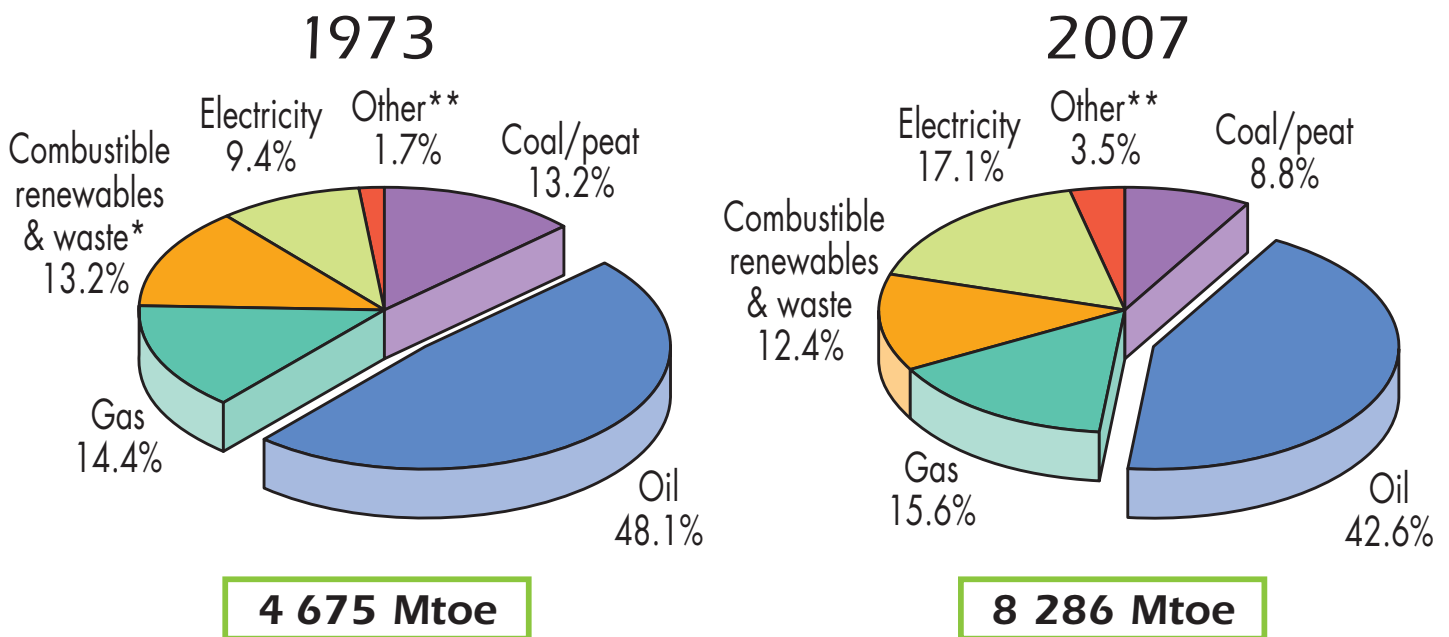

# World

Evolution from 1971 to 2007 of world total final consumption by fuel (Mtoe)

## 1973 and 2007 fuel shares of total final consumption

\*Prior to 1994 combustible renewables & waste final consumption has been estimated.

\*\*Other includes geothermal, solar, wind, heat, etc.