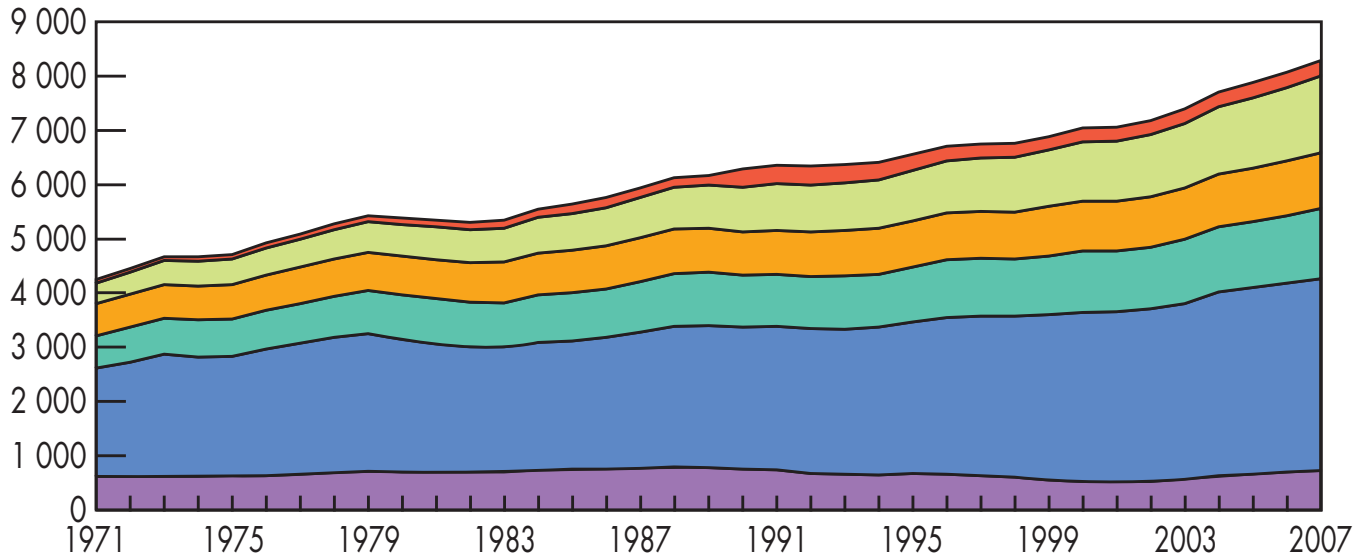

# World

Evolution from 1971 to 2007 of world total final consumption by fuel (Mtoe)

## 1973 and 2007 fuel shares of total final consumption

\*Prior to 1994 combustible renewables & waste final consumption has been estimated.

\*\*Other includes geothermal, solar, wind, heat, etc.