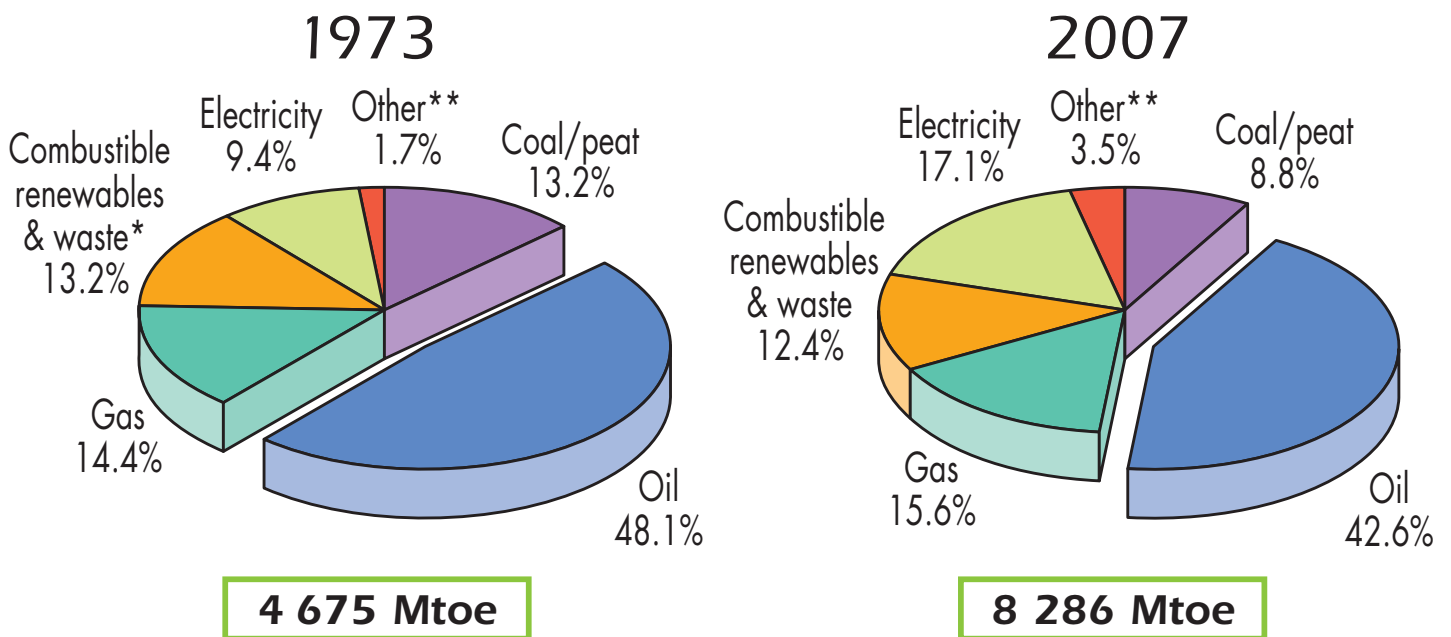

World

Evolution from 1971 to 2007 of world total final consumption by fuel (Mtoe)

1973 and 2007 fuel shares of total final consumption

*Prior to 1994 combustible renewables & waste final consumption has been estimated.

**Other includes geothermal, solar, wind, heat, etc.